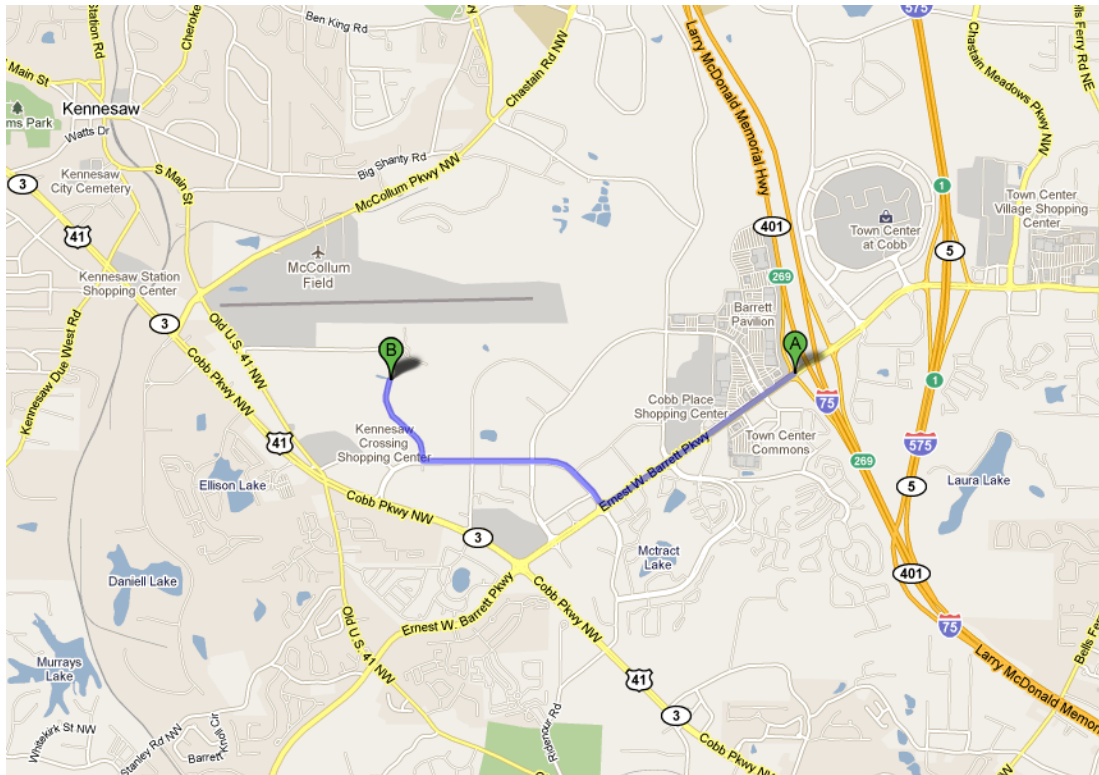

Directions to DSC

Coming from the **SOUTH** (Marietta, Atlanta, Airport):

1. Take I-75 North to **Barrett Parkway** (Exit 269)
2. At the bottom of the ramp, turn **LEFT** and proceed through the first traffic light
PROCEED WITH STEP 3 BELOW

Coming from the **NORTH** (Cartersville, Chattanooga):

1. Take I-75 South to **Barrett Parkway** (Exit 269)
2. At the bottom of the ramp, turn **RIGHT**
PROCEED WITH STEP 3 BELOW

3. Travel approximately .9 miles through 3 traffic lights
4. After the third traffic light (as you are passing Carl Black Dealership) move into the right lane
5. Turn **RIGHT** onto **Roberts Rd** at the fourth traffic light
6. Proceed through two traffic lights (second will be Vaughn Rd)
7. Take the next **RIGHT** onto **Barrett Park Drive** (no traffic light)
8. Travel .1 miles and turn **RIGHT** into the DSC parking lot (fourth building on the right)